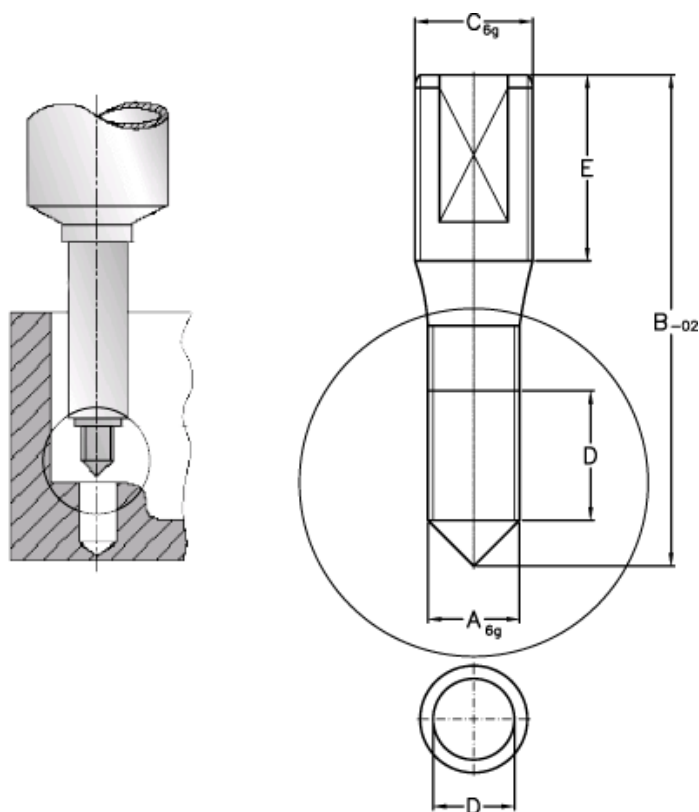

Article number: 12621000300710

Description: Threaded pin 621 000 300.710
For M30

Measures

A = M30
B = 185.0
C = M30
D = 58.0
E = 50